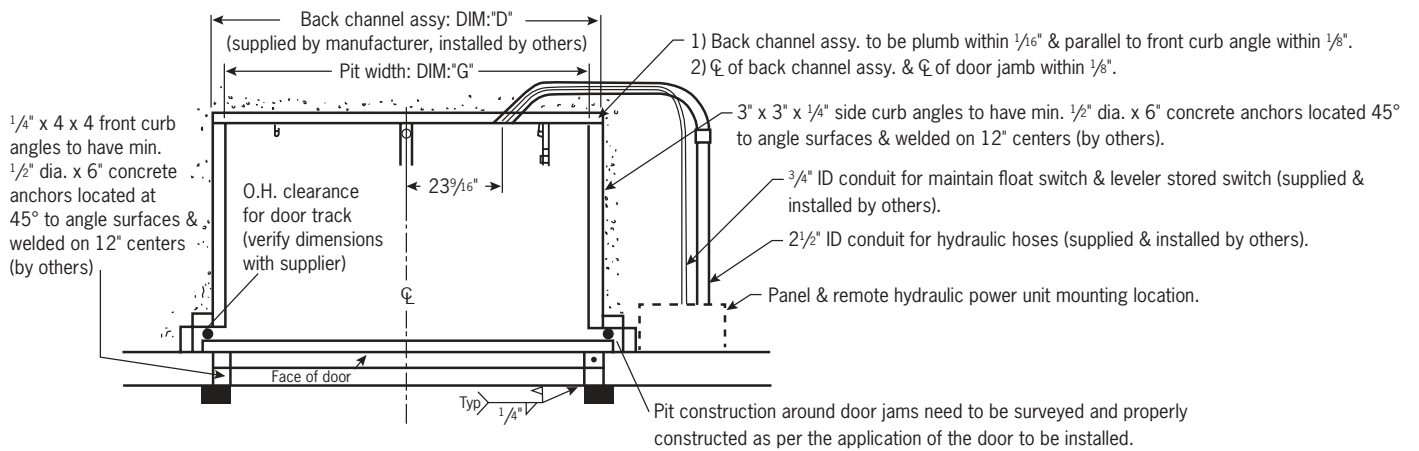

VERTICAL STORING DOCK LEVELER

PIT DIMENSIONS

MODEL	DIM "A"	DIM "B"	DIM "C"	DIM "D"	DIM "E"	DIM "F"	DIM "G"
76	64"	12"	12.5"	91"	83"	86"	85"
78	88"	12"	12.5"	91"	83"	86"	85"

- ① Recommended bumper height = 50"
- ② Recommended dock height = 50"
- ③ Recommended door opening height = 10'0" minimum