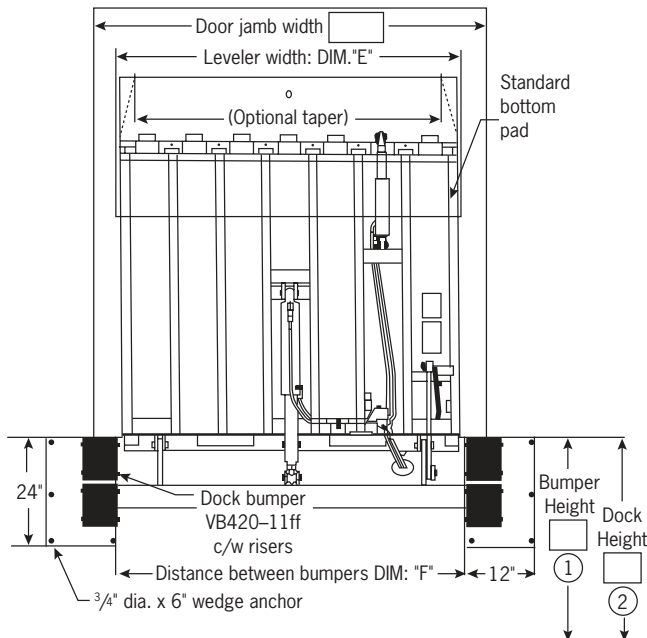

VERTICAL STORING DOCK LEVELER

PIT DIMENSIONS

MODEL	DIM "A"	DIM "B"	DIM "C"	DIM "D"	DIM "E"	DIM "F"	DIM "G"
76	64"	12"	12.5"	91"	83"	86"	85"
78	88"	12"	12.5"	91"	83"	86"	85"

- ① Recommended bumper height = 50"
- ② Recommended dock height = 50"
- ③ Recommended door opening height = 10'0" minimum