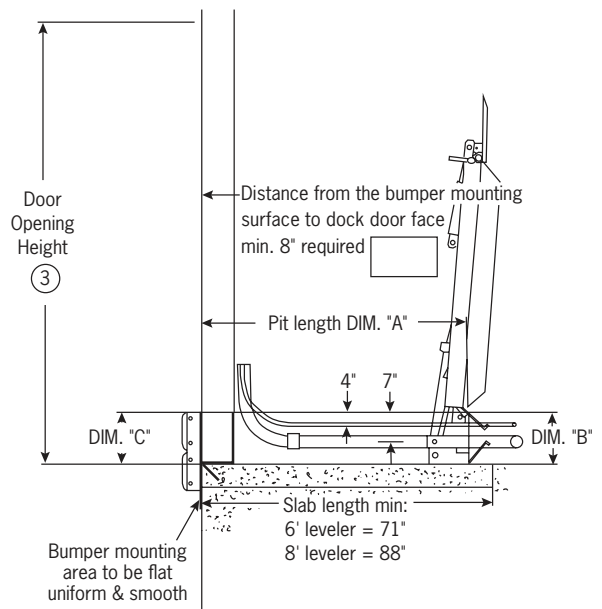

VERTICAL STORING DOCK LEVELER

PIT DIMENSIONS

MODEL	DIM "A"	DIM "B"	DIM "C"	DIM "D"	DIM "E"	DIM "F"	DIM "G"
76	64"	12"	12.5"	91"	83"	86"	85"
78	88"	12"	12.5"	91"	83"	86"	85"

- ① Recommended bumper height = 50"
- ② Recommended dock height = 50"
- ③ Recommended door opening height = 10'0" minimum